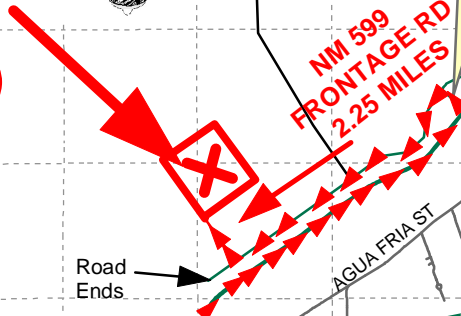

**SANTA FE COUNTY
PUBLIC WORKS &
UTILITIES DEPT.
#424 NM 599
(Frontage Road)**

**NM 599
FRONTAGE RD
2.25 MILES**

**EXIT
CR 62**