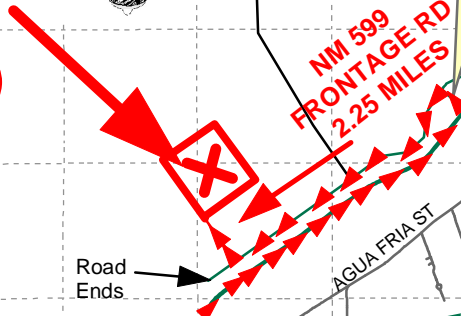

**SANTA FE COUNTY
PUBLIC WORKS &
UTILITIES DEPT.
#424 NM 599
(Frontage Road)**

**NM 599
FRONTAGE RD
2.25 MILES**

**EXIT
CR 62**

Road Ends

**SANTA FE
MUNICIPAL
AIRPORT**

Rancho Viejo

US 84/285 to Pojoaque