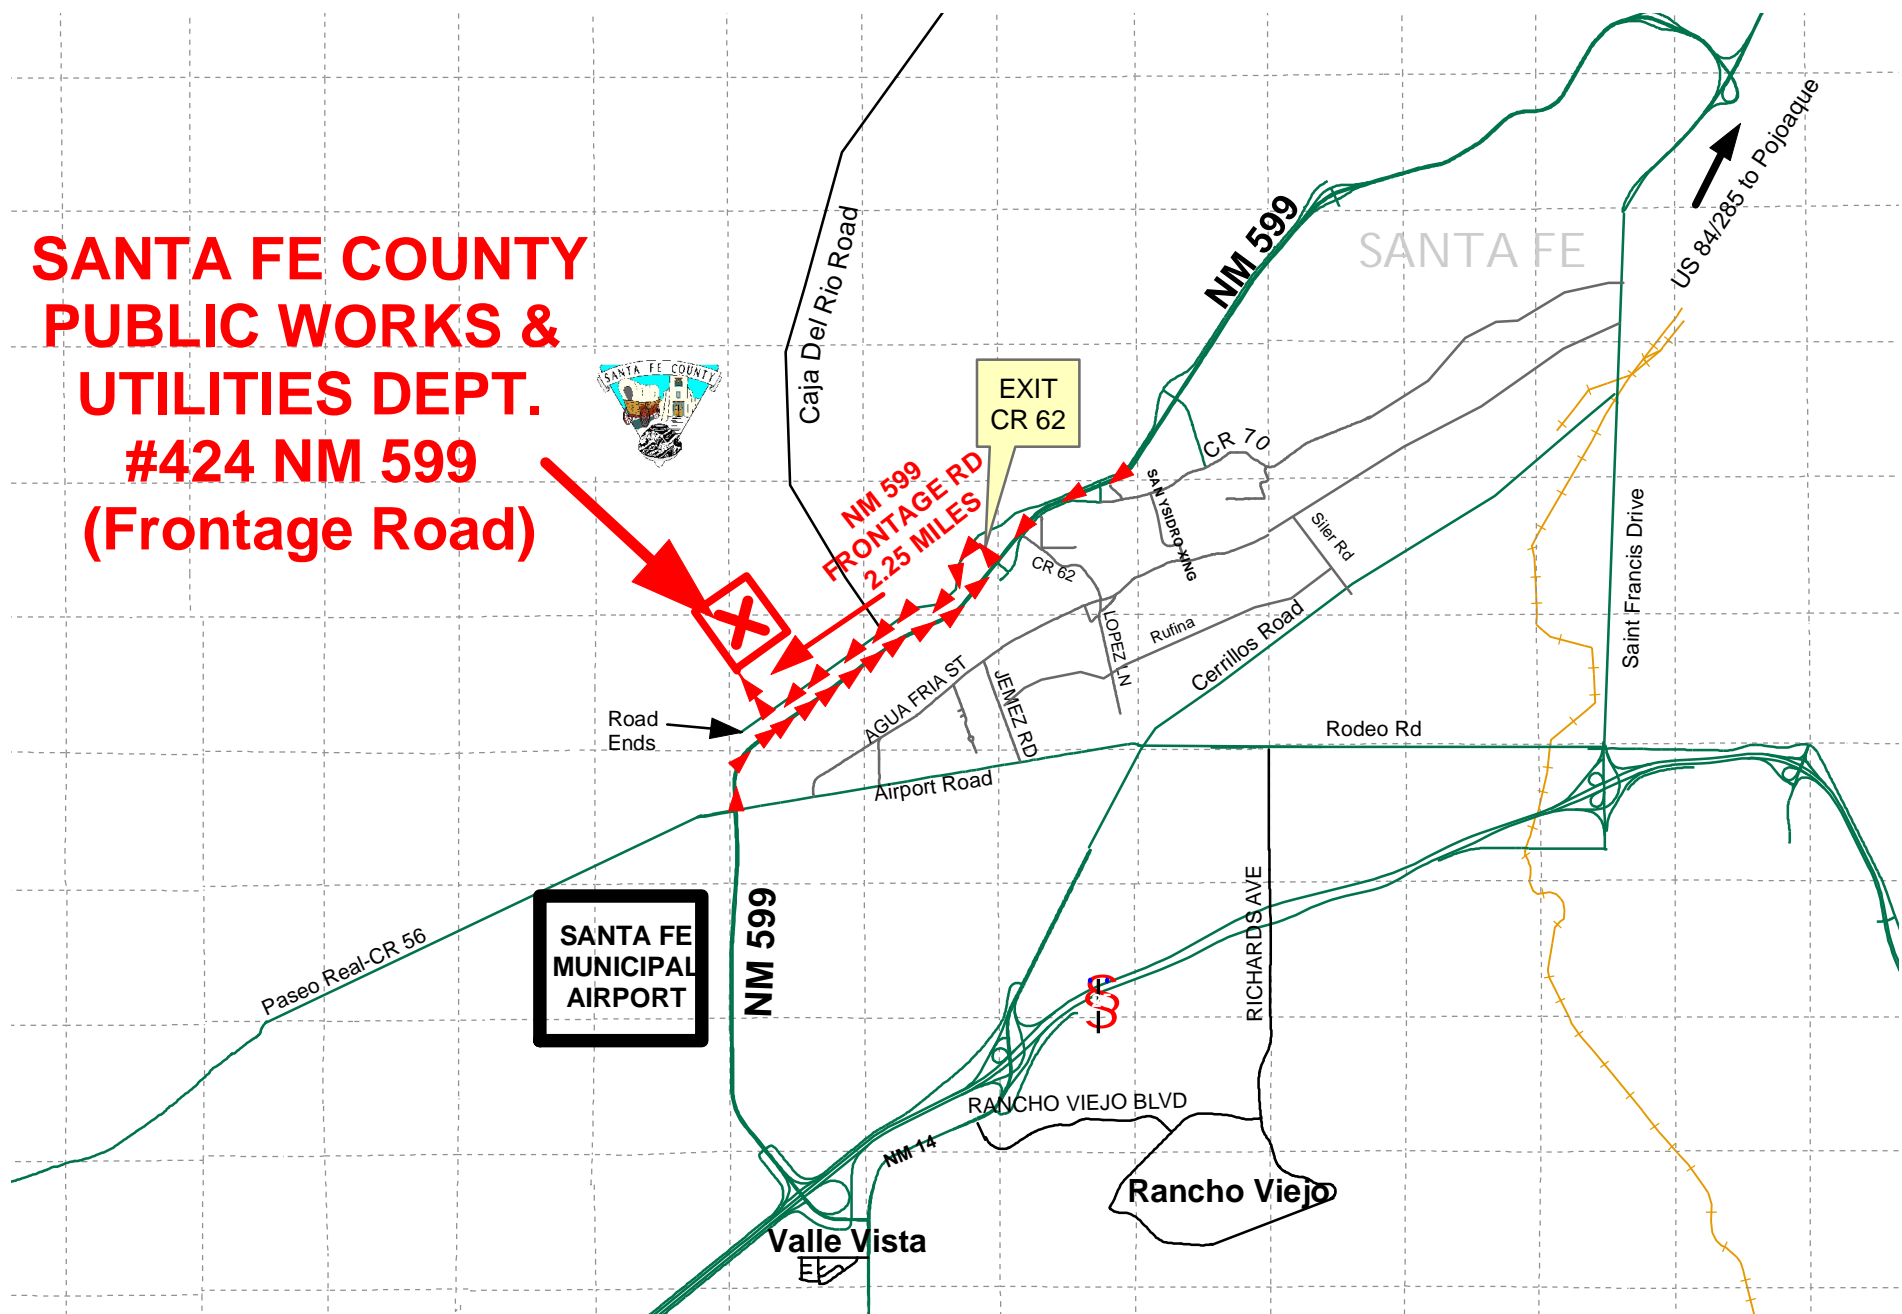

**SANTA FE COUNTY
PUBLIC WORKS &
UTILITIES DEPT.
#424 NM 599
(Frontage Road)**

**NM 599
FRONTAGE RD
2.25 MILES**

**EXIT
CR 62**

Road Ends

**SANTA FE
MUNICIPAL
AIRPORT**

Rancho Viejo

US 84/285 to Pojoaque