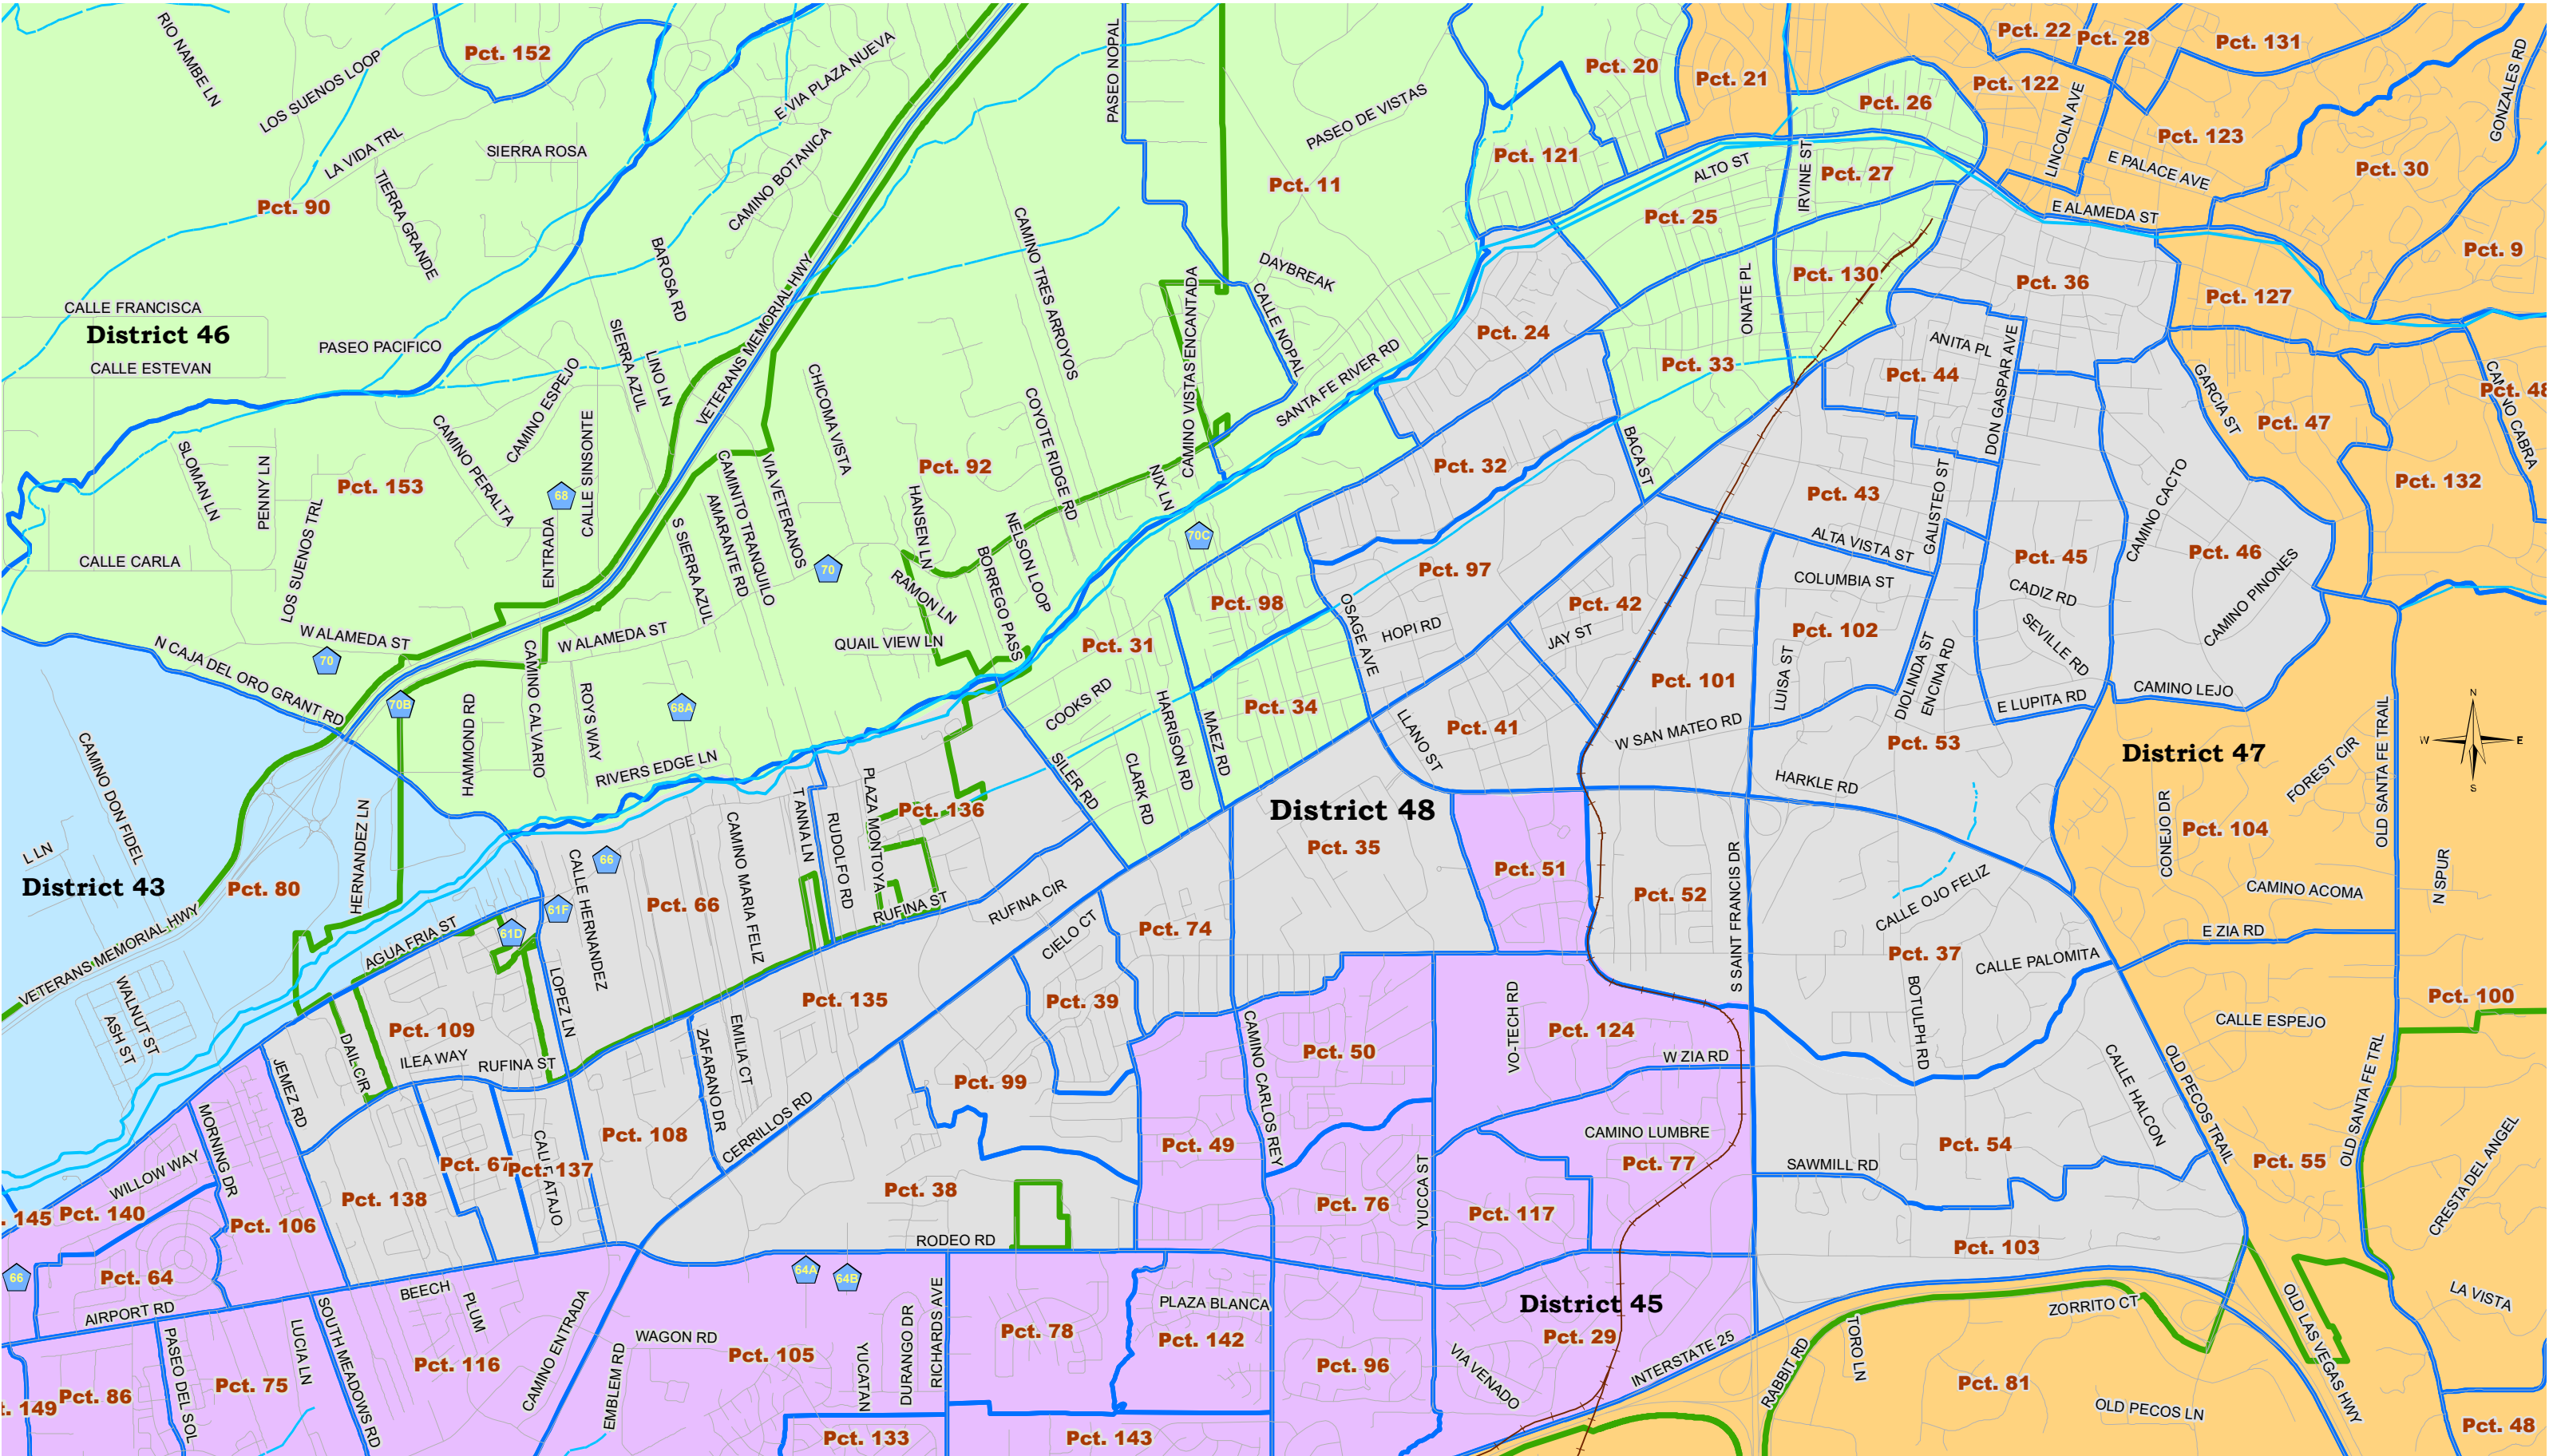

District 48 - 2020 State Representative Districts

Legend

	District 43		District 46		District 48		Precinct Boundaries		Major Streams
	District 45		District 47		Incorporated Areas		Roads		Railroads
					Minor Arroyos				

This information is for reference only. Santa Fe County assumes no liability for errors associated with the use of these data. Users are solely responsible for confirming data accuracy.