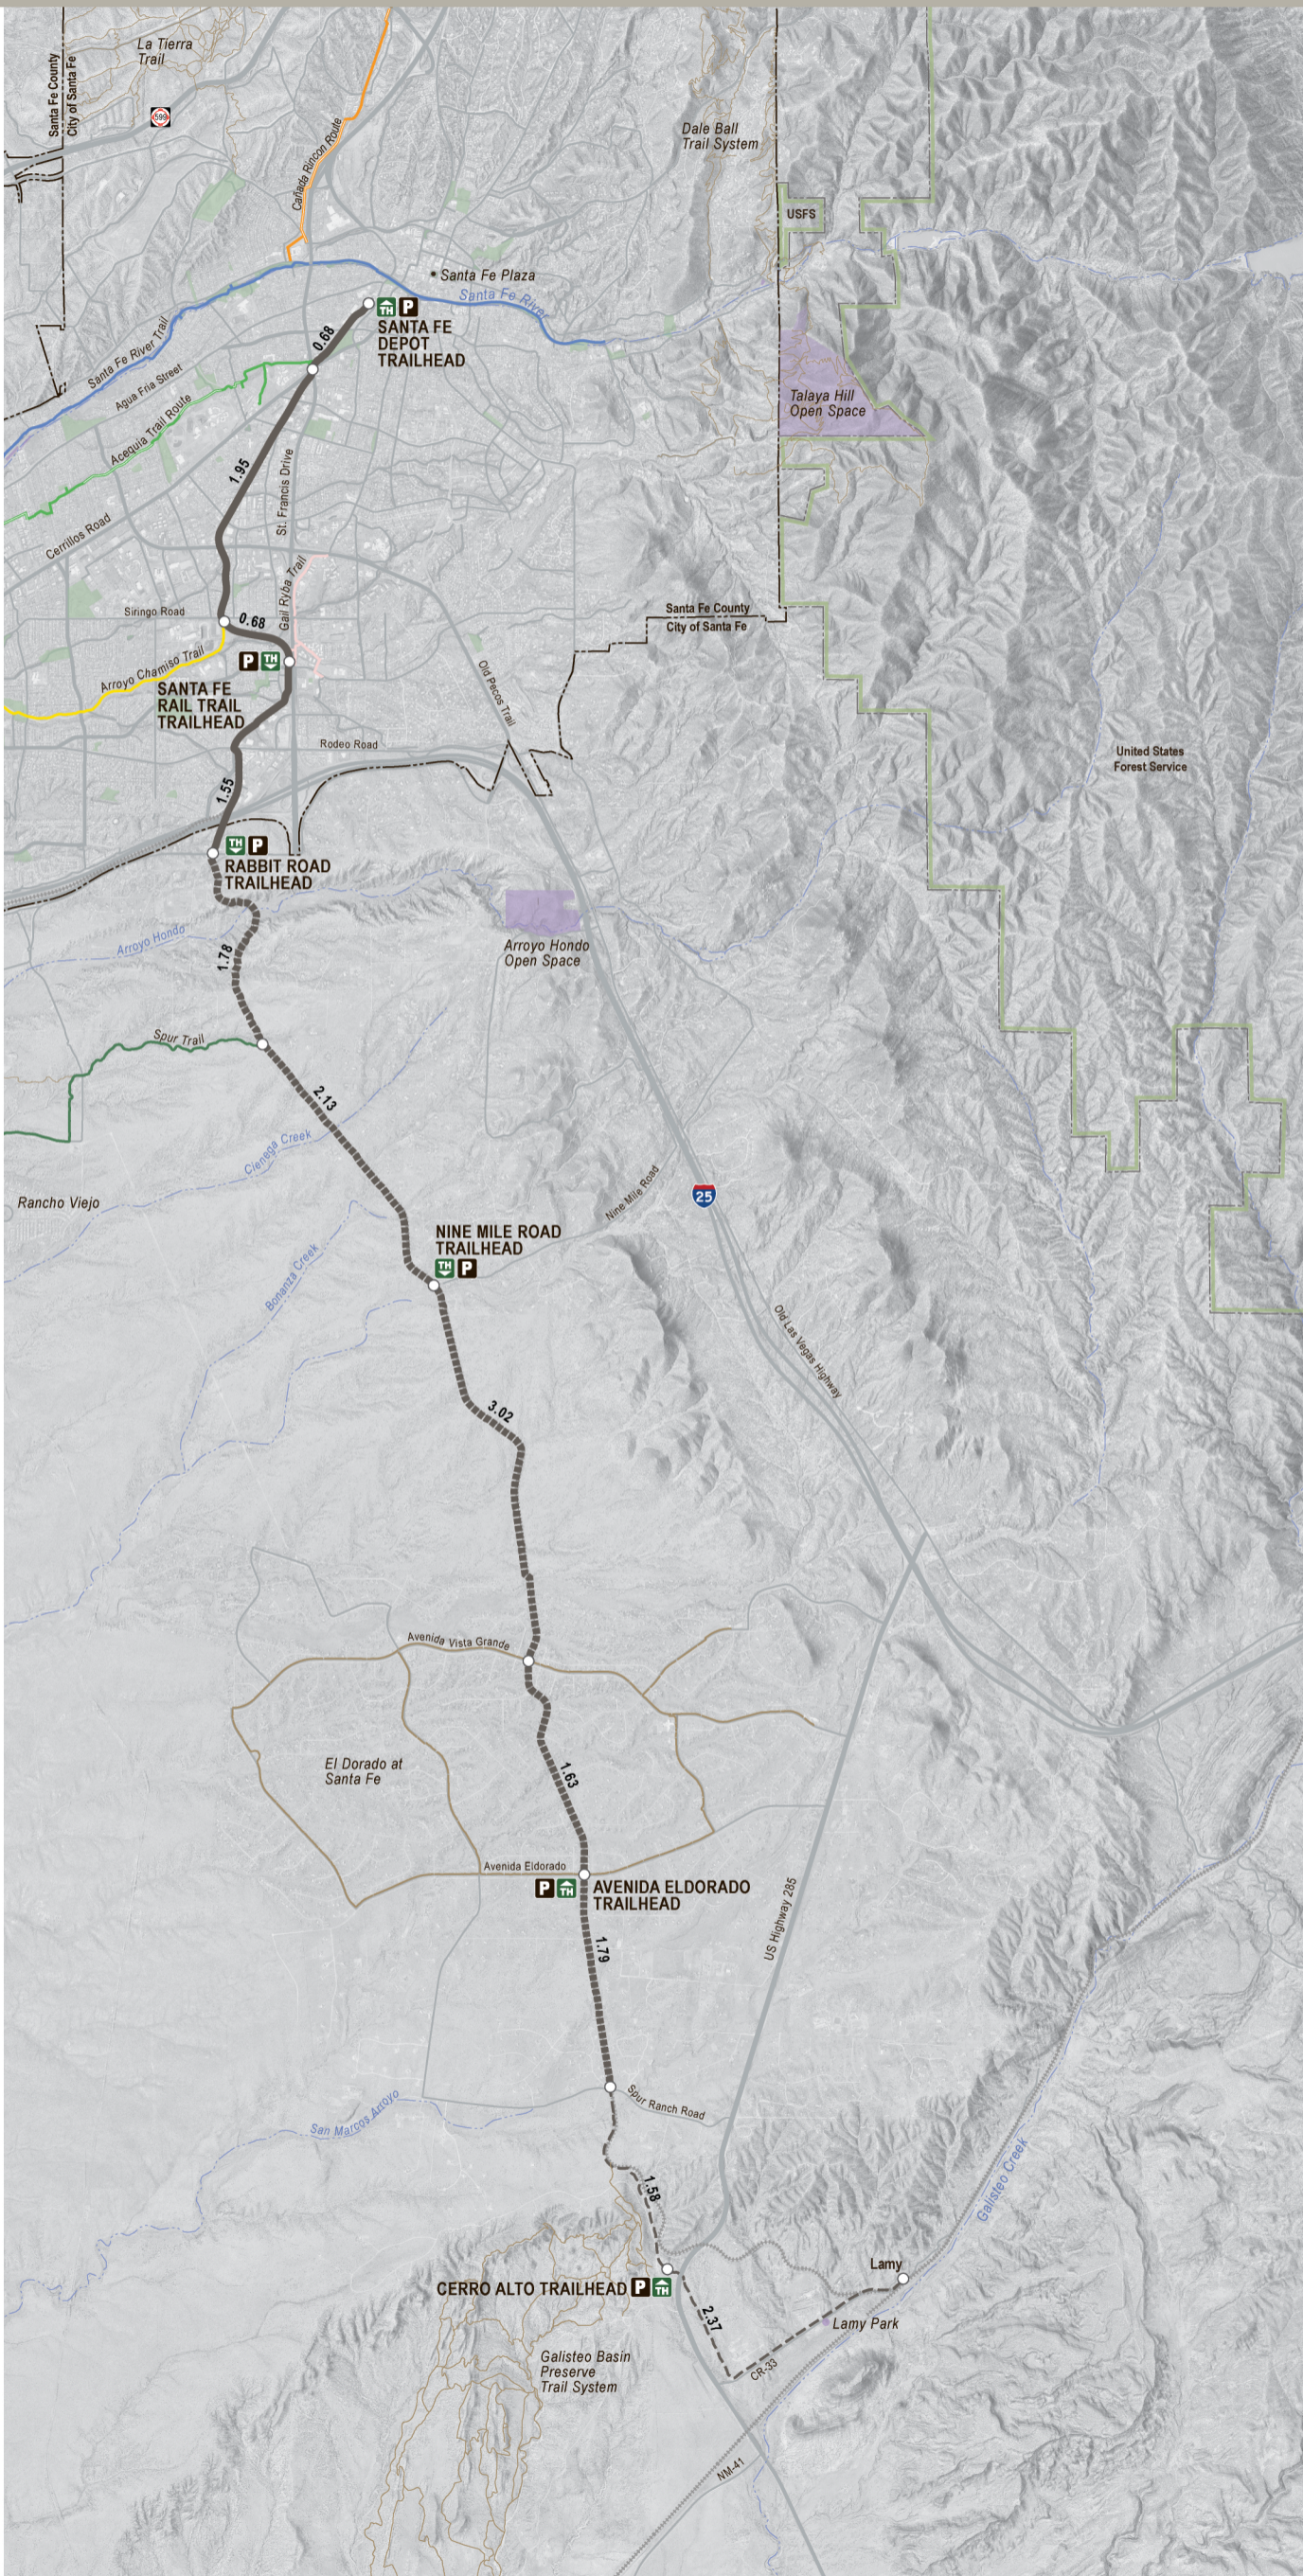

TRAIL MAP

LEGEND

MAP INFORMATION

- United States Forest Service Boundary
- City of Santa Fe Boundary
- City of Santa Fe Parks
- Santa Fe County Open Space
- Railroad
- Road, Major
- Road, Minor
- Drainageway

TRAILS + ACCESS

- Santa Fe Rail Trail, paved
- Santa Fe Rail Trail, unpaved
- Santa Fe Rail Trail, future
- Connecting Trail
- Trail Segment Distance (miles)
- Trail Junction
- Trailhead
- Parking

Scale: 1 inch = 6,817 feet
2 miles

TRAIL ETIQUETTE