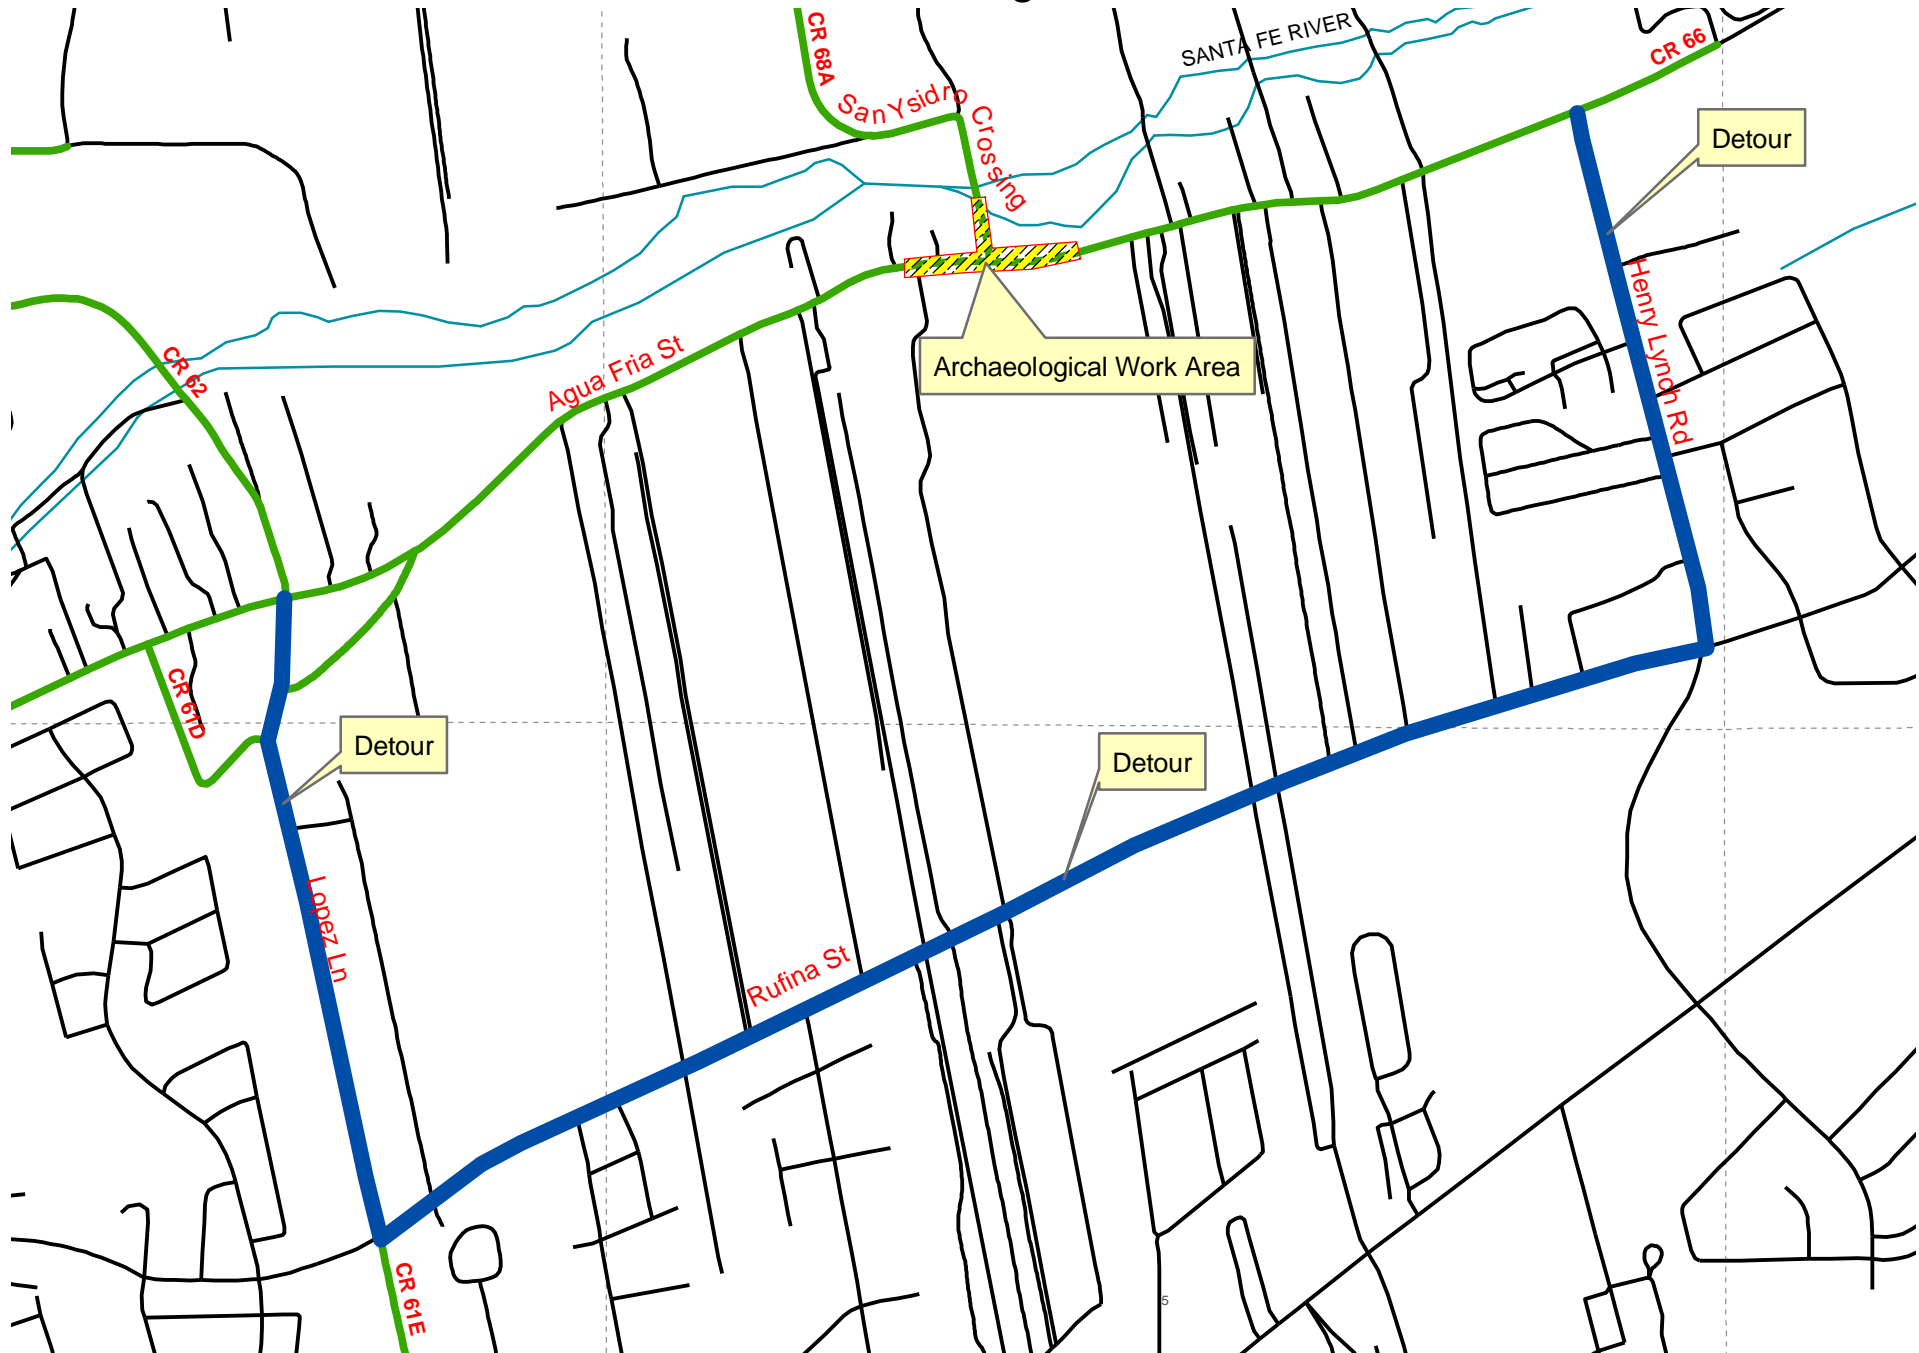

San Ysidro Archaeological Work Site

Legend
— countyroads2-3-09
— roads090130